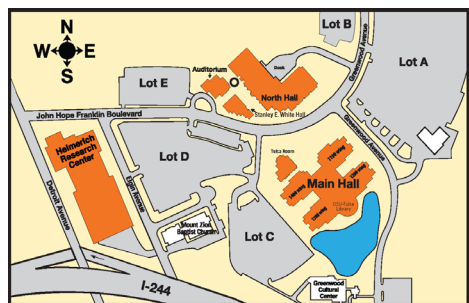

## OSU-Tulsa Campus:

The workshop will be held at the LaunchPad Center for Advanced Mobility in the Helmerich Research Center on the OSU Tulsa campus. It is located in the historic Greenwood District of Tulsa and is within walking distance of downtown Tulsa.

## Getting Here:

OSU Tulsa is located just north of the Tulsa downtown area. There are many restaurants, hotels, and tourist activities to participate in. You can use the link below to find navigation instructions from Tulsa International Airport to OSU-Tulsa's campus and nearby hotels. Attractions include the Woody Guthrie and Bob Dylan Centers, the Philbrook Museum of Art, the Greenwood Rising Museum, and the Gathering Place, among other world class activities.