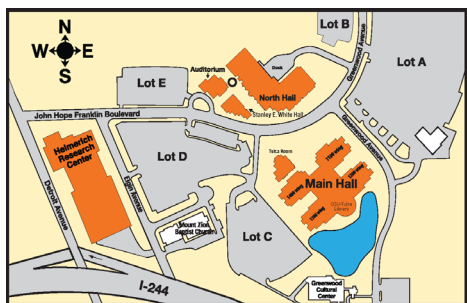

## OSU-Tulsa Campus:

The workshop will be held at the LaunchPad Center for Advanced Mobility in the Helmerich Research Center on the OSU Tulsa campus. It is located in the historic Greenwood District of Tulsa and is within walking distance of downtown Tulsa.

## Getting Here:

OSU Tulsa is located just north of the Tulsa downtown area. There are many restaurants, hotels, and tourist activities to participate in. You can use the link below to find navigation instructions from Tulsa International Airport to OSU-Tulsa's campus and nearby hotels. Attractions include the Woody Guthrie and Bob Dylan Centers, the Philbrook Museum of Art, the Greenwood Rising Museum, and the Gathering Place, among other world class activities.